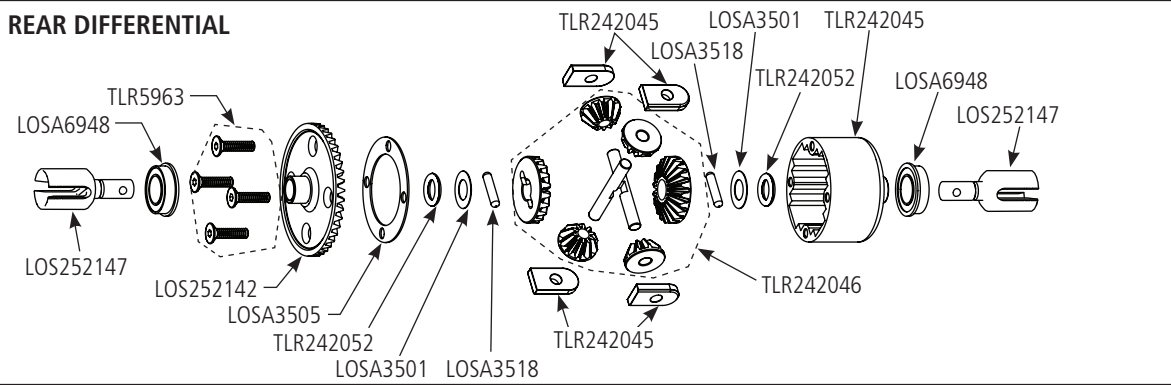

# 8IGHT-X SUPER LASERNUT RTR

1/8-SCALE HIGH-PERFORMANCE 4WD ELECTRIC BUGGY RTR

## REAR DIFFERENTIAL