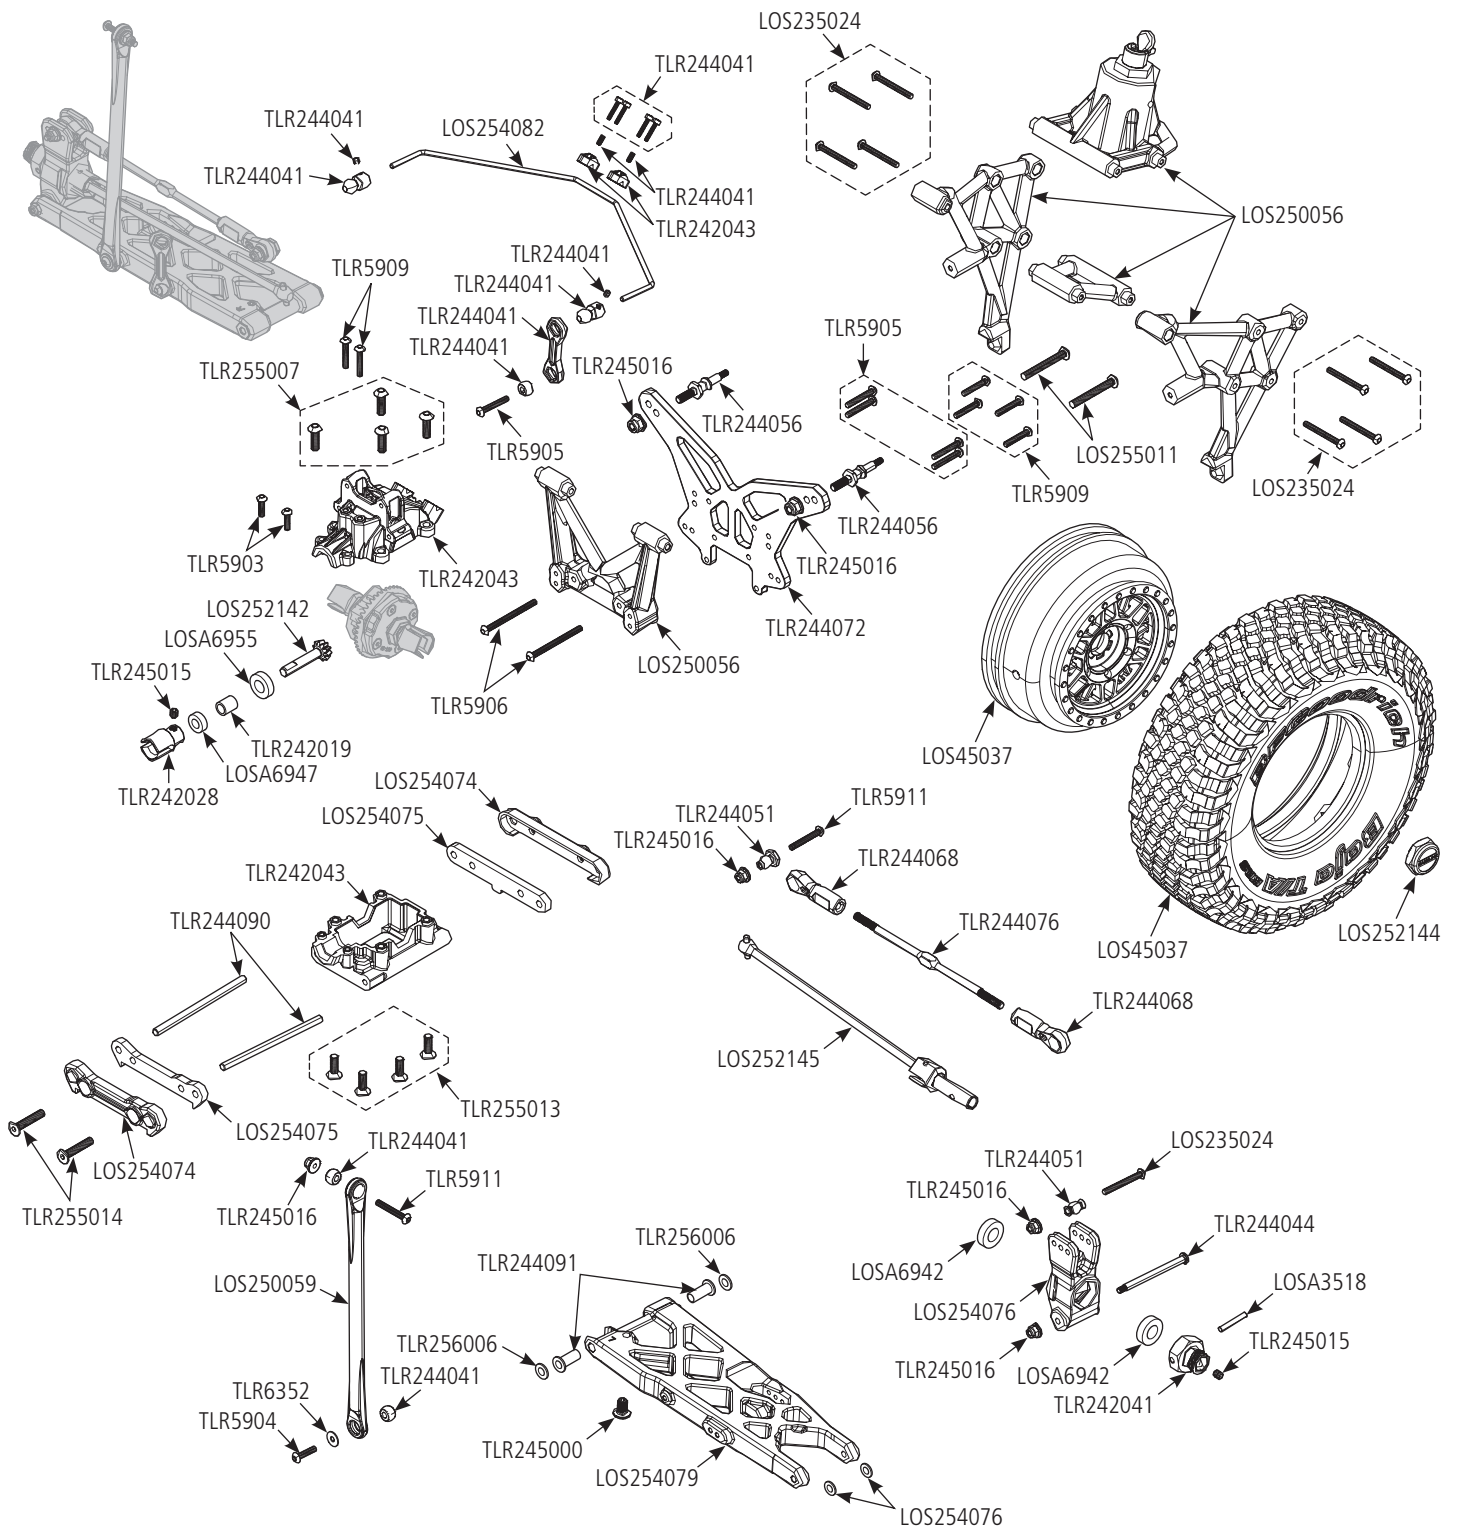

# 8IGHT-X SUPER LASERNUT RTR

1/8-SCALE HIGH-PERFORMANCE 4WD ELECTRIC BUGGY RTR

## REAR DIFFERENTIAL