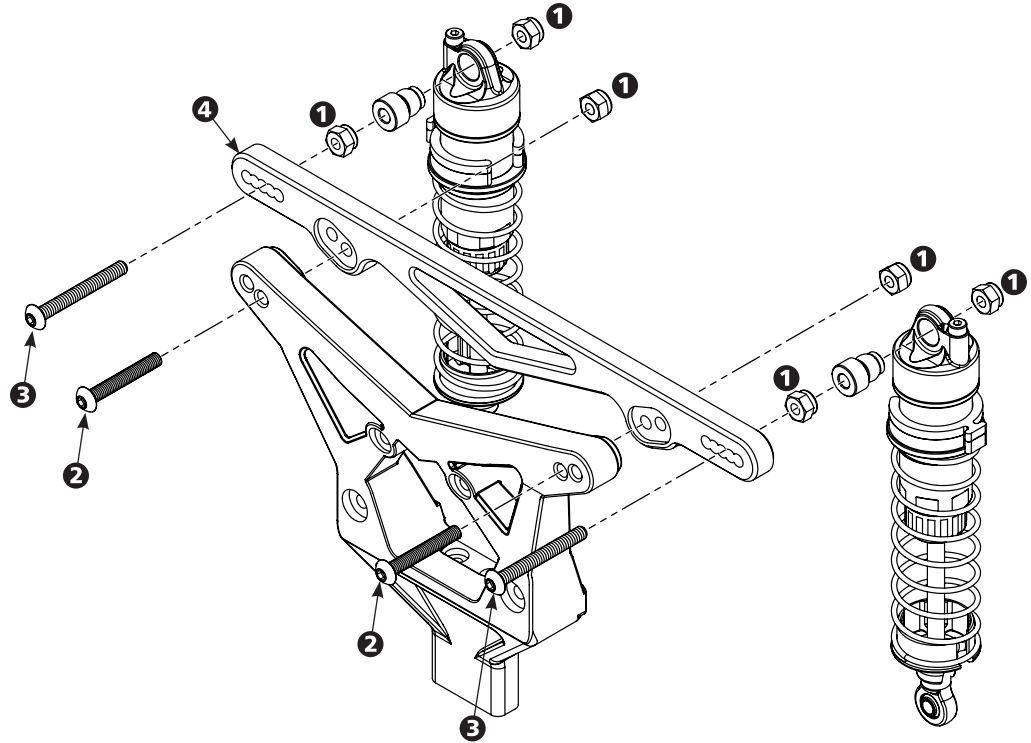

LOSI[®] NO PREP DRAG CAR

CARBON FIBER SHOCK TOWER EXTENSION

- 1 M3 x4
- 2 M3x20mm x2
- 3 M3x25mm x2
- 4 Carbon Shock Extension x1

LOSI[®] NO PREP DRAG CAR

CARBON FIBER SHOCK TOWER EXTENSION