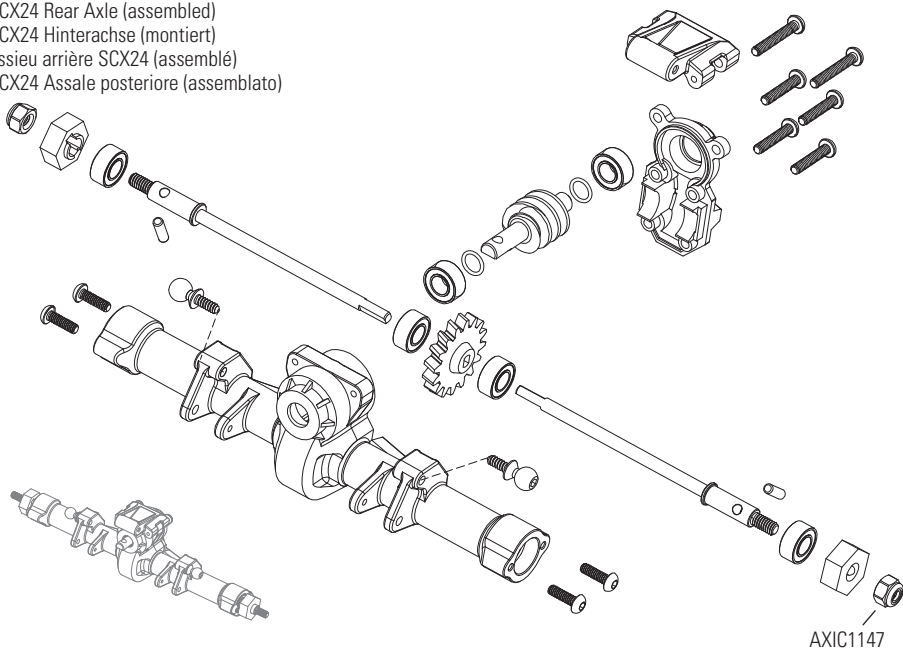

AXI31611

SCX24 Driveshaft Set (short, medium, long)
SCX24 Antriebswellensatz (kurz, mittel, lang)
Ensemble d'arbre
de transmission SCX24 (court, moyen, long)
SCX24 Set albero di trasmissione
(corto, medio, lungo)

AXI31608

SCX24 Transmission (assembled)
SCX24 Getriebe (montiert)
Transmission SCX24 (assemblée)
SCX24 Trasmissione (assemblata)

AXI31609

SCX24 Front Axle (assembled)
 SCX24 Vorderachse (montiert)
 Essieu avant SCX24 (assemblé)
 SCX24 Assale anteriore (assemblato)

**AXI31610**

SCX24 Rear Axle (assembled)
 SCX24 Hinterachse (montiert)
 Essieu arrière SCX24 (assemblé)
 SCX24 Assale posteriore (assemblato)

AXI31613

SCX24 Suspension Links (short, medium, long)

SCX24 Aufhängeglieder (kurz, mittel, lang)