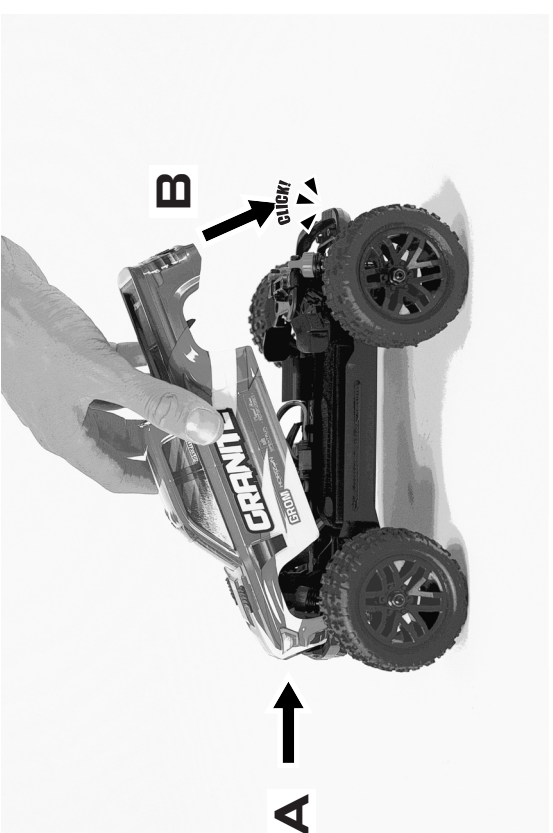

ARB100042340 ©2023 Horizon Hobby, LLC. ARRMA RC is a trade name of Horizon Hobby, LLC. ARRMA logo, ARRMA, the ARRMA logo, 380 Mega and GRANITE GROM are trademarks or registered trademarks of Horizon Hobby, LLC. ARRMA, the ARRMA logo, 380 Mega and GRANITE GROM are trademarks or registered trademarks of Horizon Hobby, LLC. All other trademarks, service marks and logos are property of their respective owners.

ARRMA GRANITE GROM

TECHNICAL PACK! TECHNISCHE PAKET! PACK TECHNIQUE!

How To... Wie... Comment...

Remove and install the Body Entfernen und installieren Sie das Gehäuse Retirer et installer le corps

How To... Wie... Comment...

Change the Pinion / Motor: Wechseln man das Motorzeiliden Motor: Changez le Pignon / Moteur:

Motor Mount Chart Motormontagetabelle Tableau de montage du moteur	Pinion Gear | Ritzel | Pignon
Spur Gear | Stirnradgetriebe | Engrenage droit	59 Tooth A C E G I K M

ARRA311202	Pinion Gear 16T MOD 0.5 CNC
ARRA311203	Pinion Gear 17T MOD 0.5 CNC
ARRA311204	Pinion Gear 18T MOD 0.5 CNC
ARRA311205	Pinion Gear 19T MOD 0.5 CNC
ARRA311206	Pinion Gear 20T MOD 0.5 CNC
ARRA311207	Pinion Gear 21T MOD 0.5 CNC
ARRA311208	Pinion Gear 22T MOD 0.5 CNC