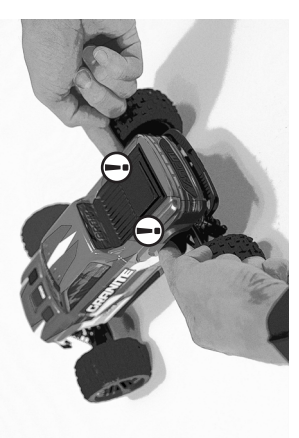

ARB100042340 ©2023 Horizon Hobby, LLC. ARRMA RC is a trade name of Horizon Hobby, LLC. ARRMA logo, ARRMA, the ARRMA logo, 380 Mega and GRANITE GROM are trademarks or registered trademarks of Horizon Hobby, LLC. ARRMA, the ARRMA logo, 380 Mega and GRANITE GROM are trademarks or registered trademarks of Horizon Hobby, LLC. All other trademarks, service marks and logos are property of their respective owners.

ARRMA GRANITE GROM

TECHNICAL PACK! TECHNISCHE PAKET! PACK TECHNIQUE!

How To... Wie... Comment...

Remove and install the Body Entfernen und installieren Sie das Gehäuse Retirer et installer le corps

How To... Wie... Comment...

Change the Pinion / Motor: Wechseln man das Motorzeiliden Motor: Changez le Pignon / Moteur:

Motor Mount Chart Motormontagetabelle Tableau de montage du moteur	Pinion Gear | Ritzel | Pignon
Spur Gear | Stirnradgetriebe | Engrenage droit	59 Tooth A C E G I K M

ARRA311202	Pinion Gear 16T MOD 0.5 CNC
ARRA311203	Pinion Gear 17T MOD 0.5 CNC
ARRA311204	Pinion Gear 18T MOD 0.5 CNC
ARRA311205	Pinion Gear 19T MOD 0.5 CNC
ARRA311206	Pinion Gear 20T MOD 0.5 CNC
ARRA311207	Pinion Gear 21T MOD 0.5 CNC
ARRA311208	Pinion Gear 22T MOD 0.5 CNC