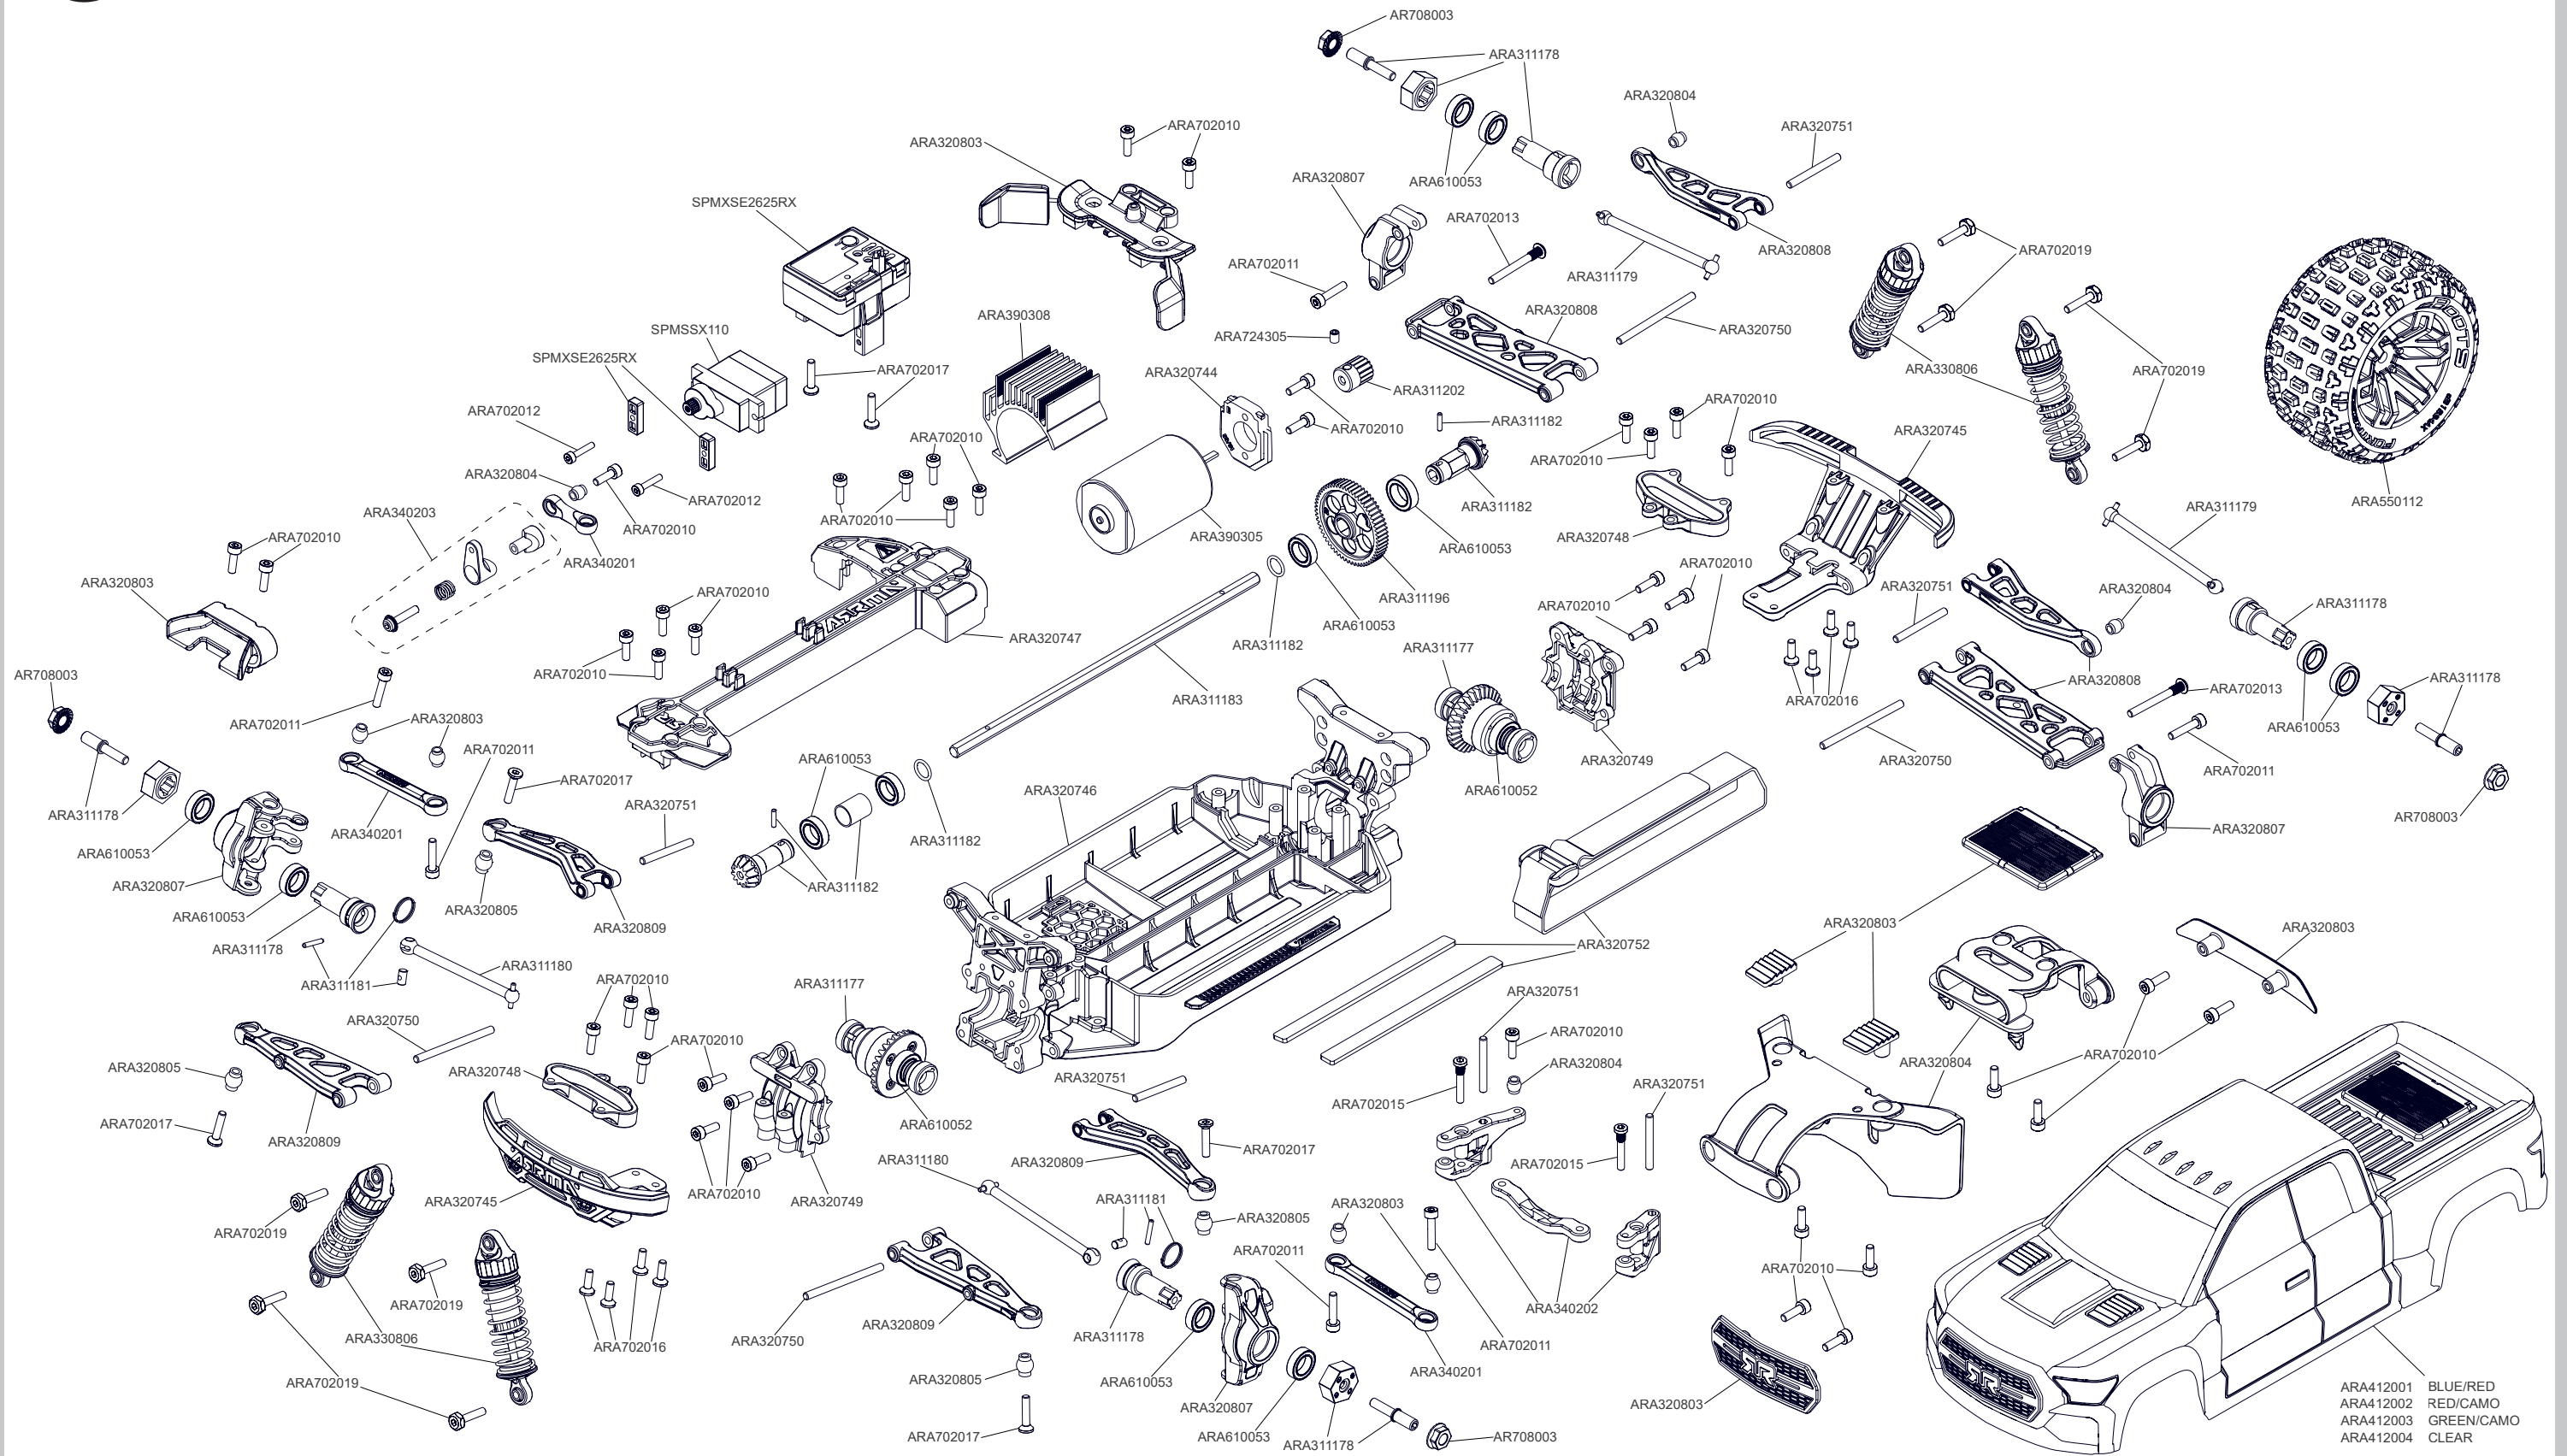

EXPLODED VIEW EXPLOSIONSANSICHT VUE ÉCLATÉE

ARA412001 BLUE/RED
ARA412002 RED/CAMO
ARA412003 GREEN/CAMO
ARA412004 CLEAR

ARB100042340 ©2023 Horizon Hobby, LLC. ARRMA RC is a trade name of Horizon Hobby, LLC. ARRMA logo, ARRMA, the ARRMA logo, 380 Mega and GRANITE GROM are trademarks or registered trademarks of Horizon Hobby, LLC. ARRMA, the ARRMA logo, 380 Mega and GRANITE GROM are trademarks or registered trademarks of Horizon Hobby, LLC. All other trademarks, service marks and logos are property of their respective owners.

Change the Pinion / Motor: Wechseln man das Motorzeiliden Motor: Changez le Pignon / Moteur:

Motor Mount Chart Motormontagetabelle Tableau de montage du moteur	Pinion Gear Ritzel Pignon
Spur Gear Stirnradgetriebe Engrenage droit	59 Tooth A C E G I K M

ARRA311202	Pinion Gear 16T MOD 0.5 CNC
ARRA311203	Pinion Gear 17T MOD 0.5 CNC
ARRA311204	Pinion Gear 18T MOD 0.5 CNC
ARRA311205	Pinion Gear 19T MOD 0.5 CNC
ARRA311206	Pinion Gear 20T MOD 0.5 CNC
ARRA311207	Pinion Gear 21T MOD 0.5 CNC
ARRA311208	Pinion Gear 22T MOD 0.5 CNC