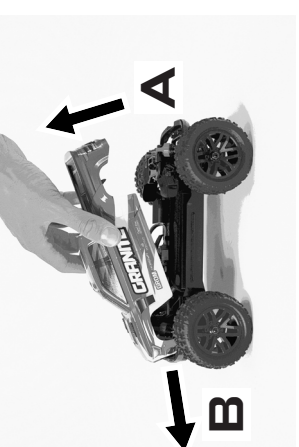

ARB100042340 ©2023 Horizon Hobby, LLC. ARRMA RC is a trade name of Horizon Hobby, LLC. ARRMA logo, ARRMA, the ARRMA logo, 380 Mega and GRANITE GROM are trademarks or registered trademarks of Horizon Hobby, LLC. ARRMA, the ARRMA logo, 380 Mega and GRANITE GROM are trademarks or registered trademarks of Horizon Hobby, LLC. All other trademarks, service marks and logos are property of their respective owners.

ARRMA GRANITE GROM

TECHNICAL PACK! TECHNISCHE PAKET! PACK TECHNIQUE!

How To... Wie... Comment...

Remove and install the Body Entfernen und installieren Sie das Gehäuse Retirer et installer le corps

How To... Wie... Comment...

Change the Pinion / Motor: Wechseln man das Motorzeiliden Motor: Changez le Pignon / Moteur:

Motor Mount Chart Motormontagetabelle Tableau de montage du moteur	Pinion Gear | Ritzel | Pignon
Spur Gear | Stirnradgetriebe | Engrenage droit	59 Tooth A C E G I K M

ARRA311202	Pinion Gear 16T MOD 0.5 CNC
ARRA311203	Pinion Gear 17T MOD 0.5 CNC
ARRA311204	Pinion Gear 18T MOD 0.5 CNC
ARRA311205	Pinion Gear 19T MOD 0.5 CNC
ARRA311206	Pinion Gear 20T MOD 0.5 CNC
ARRA311207	Pinion Gear 21T MOD 0.5 CNC
ARRA311208	Pinion Gear 22T MOD 0.5 CNC